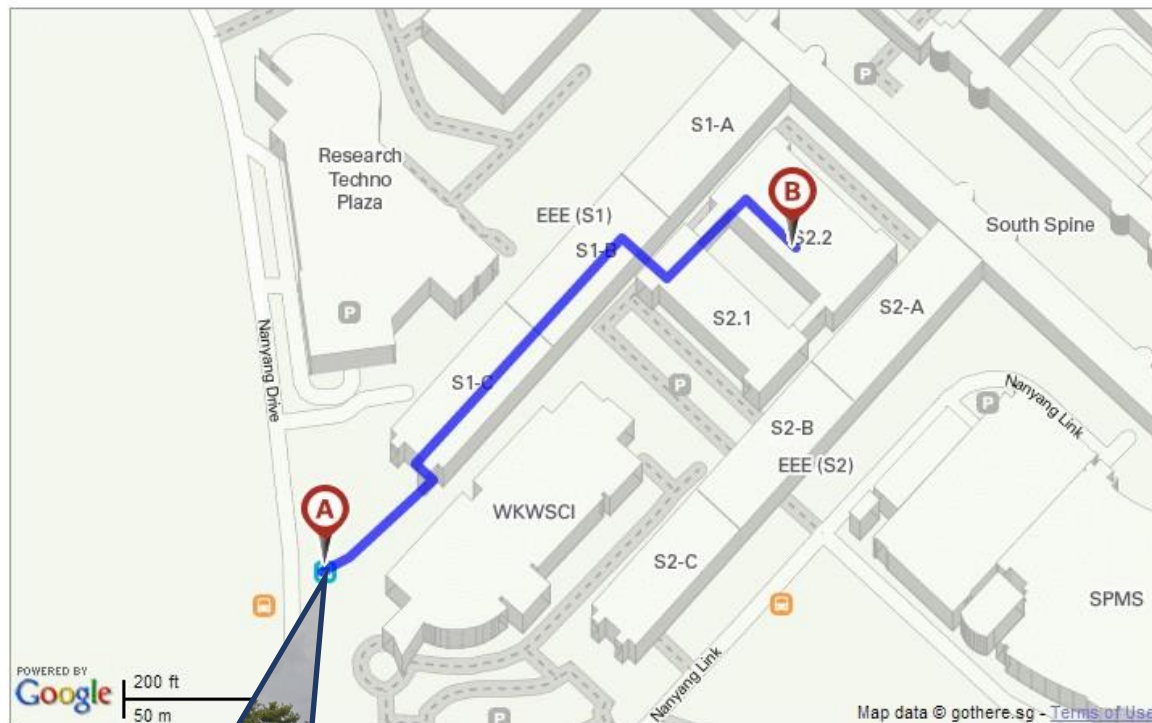

23 June 2022 (Thursday)

Directional Map for Visitor Taking SBS-179 Bus

Take the SBS Transit No. 179 bus from Boon Lay Bus Interchange to NTU campus. Alight at the bus stop outside Wee Kim Wee School of Communications & Information (S1) (B27231) and take the directions as indicated in the following map to the Executive Seminar Room of School of EEE. You can access the NTU interactive [campus map](#) to identify the exact location.

From: Bus stop outside Wee Kim Wee School of Communications & Information (S1) (27231),

To: Executive Seminar Room (EEE), Block S2.2, S2.2-B2-53

Directional Map for Visitor by Car

Visitors by car can enter the NTU campus from Pioneer Road North and follow the directions as shown in Figure 1. There are 5 carparks around the Executive Seminar Room (EEE). The locations and other information of carparks are shown in Figure 2 and Figure 3. You can access the NTU interactive [campus map](#) to identify the exact location.

From: Pioneer Road North

**To: Executive Seminar Room (EEE),
Block S2.2, S2.2-B2-53**

Figure 1: Directional map from Pioneer North to Executive Seminar Room (EEE)

Please access the following web link to get details of the car parks: