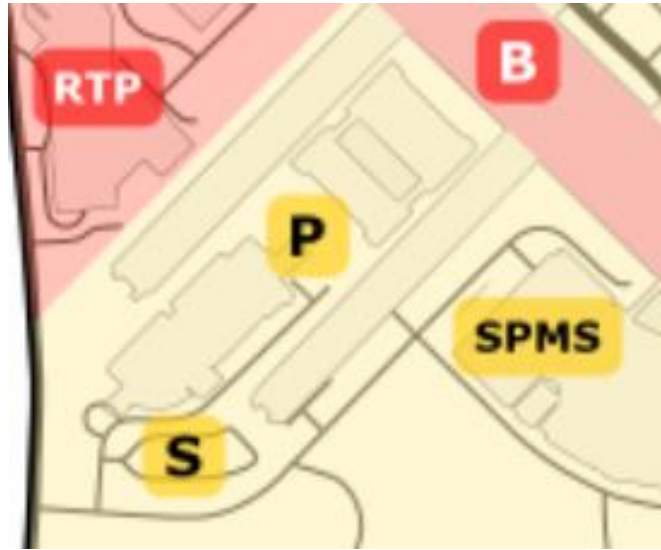

From: Bus stop outside Wee Kim Wee School of Communications & Information (S1) (27231),

To: Executive Seminar Room (EEE), Block S2.2, S2.2-B2-53

Directional Map for Visitor by Car

Visitors by car can enter the NTU campus from Pioneer Road North and follow the directions as shown in Figure 1. There are 5 carparks around the Executive Seminar Room (EEE). The locations and other information of carparks are shown in Figure 2 and Figure 3. You can access the NTU interactive [campus map](#) to identify the exact location.

From: Pioneer Road North

**To: Executive Seminar Room (EEE),
Block S2.2, S2.2-B2-53**

Figure 1: Directional map from Pioneer North to Executive Seminar Room (EEE)

Please access the following web link to get details of the car parks:

<https://www.ntu.edu.sg/life-at-ntu/visiting-ntu/carpark-zones-charges>

Figure 2: Carparks around Location B i.e. Executive Seminar Room.

Car parks location:

Parking Charges			
	Mon-Fri 0800-1800hrs (per Minute)	Mon-Fri 1800-0800hrs Sat, Sun & Pub. Holidays	Season Parking* (per Month)
ZONE 1	\$0.033 No cap	Free	\$90
ZONE 2A	\$0.025 No cap	Free	\$65

ZONE 1	Mainly covered lots (academic complexes) Carparks - A, B, Nanyang Auditorium, SBS, RTP
ZONE 2A	Mainly open lots Carparks - C, G, P, Q, S, H (Hall 7), SPMS

Figure 3: Other information about nearby car parks