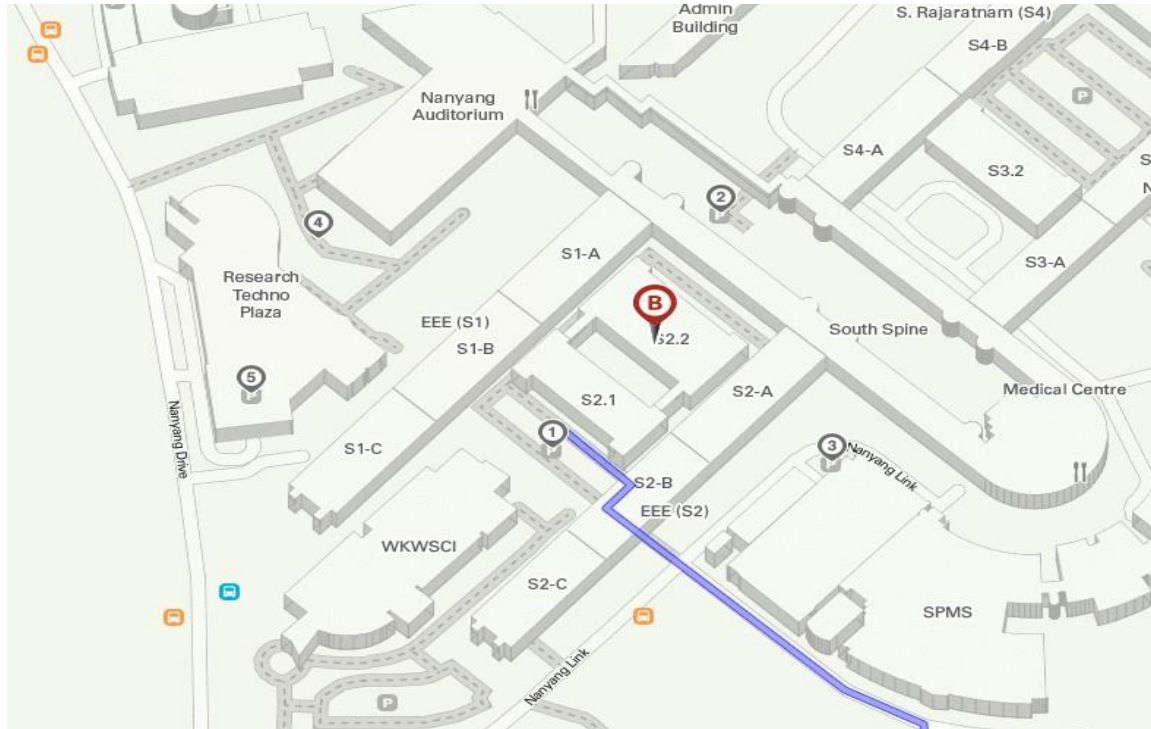

From: Bus stop outside Wee Kim Wee School of Communications & Information (S1) (27231),

To: Executive Seminar Room (EEE), Block S2.2, S2.2-B2-53

Directional Map for Visitor by Car

Visitors by car can enter the NTU campus from Pioneer Road North and follow the directions as shown in Figure 1. There are 5 carparks around the Executive Seminar Room (EEE). The locations and other information of carparks are shown in Figure 2 and Figure 3. You can access the NTU interactive [campus map](#) to identify the exact location.

From: Pioneer Road North

**To: Executive Seminar Room (EEE),
Block S2.2, S2.2-B2-53**

Figure 1: Directional map from Pioneer North to Executive Seminar Room (EEE)

Please access the following web link to get details of the car parks:

<https://www.ntu.edu.sg/life-at-ntu/visiting-ntu/carpark-zones-charges>

Figure 2: Carparks around Location B i.e. Executive Seminar Room.

Car parks location:

Parking Charges			
	Mon-Fri 0800-1800hrs (per Minute)	Mon-Fri 1800-0800hrs Sat, Sun & Pub. Holidays	Season Parking* (per Month)
ZONE 1	\$0.033 No cap	Free	\$90
ZONE 2A	\$0.025 No cap	Free	\$65

ZONE 1	Mainly covered lots (academic complexes) Carparks - A, B, Nanyang Auditorium, SBS, RTP
ZONE 2A	Mainly open lots Carparks - C, G, P, Q, S, H (Hall 7), SPMS

Figure 3: Other information about nearby car parks