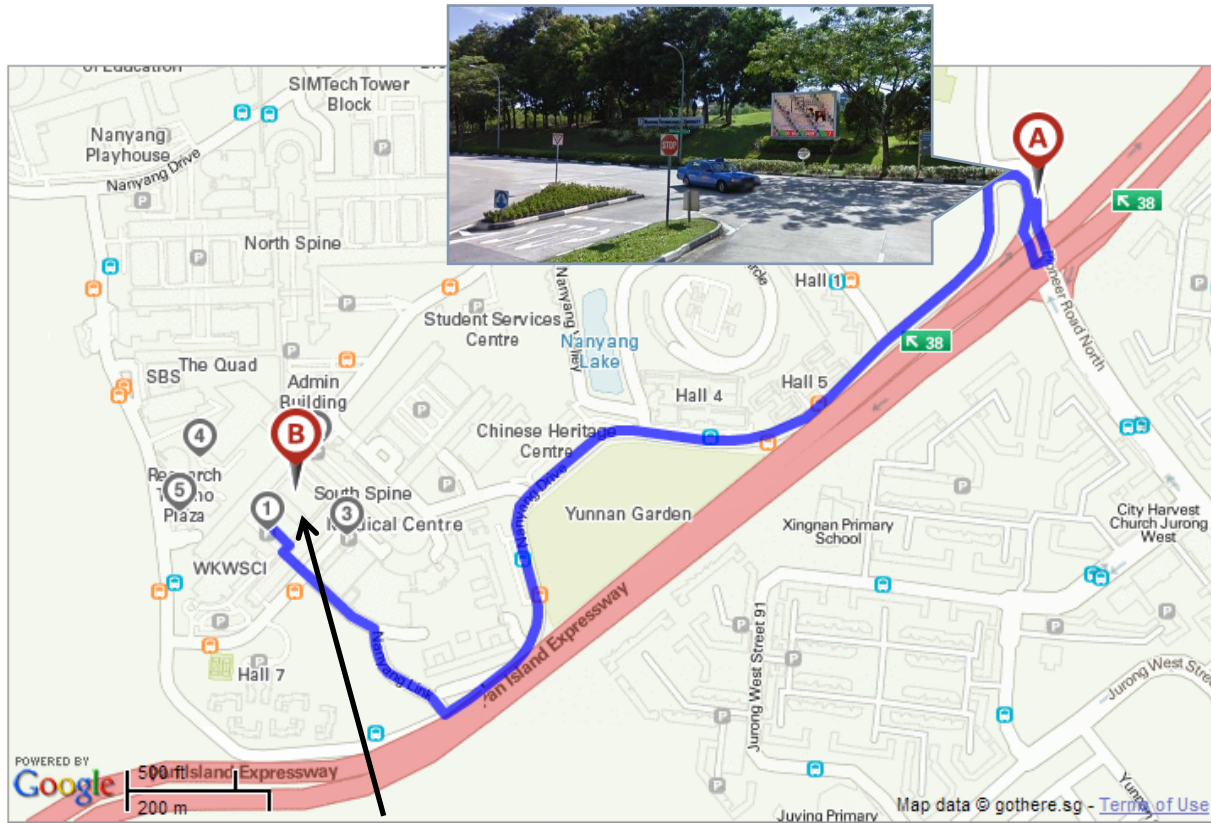

23 June 2022 (Thursday)

Directional Map for Visitor Taking SBS-179 Bus

Take the SBS Transit No. 179 bus from Boon Lay Bus Interchange to NTU campus. Alight at the bus stop outside Wee Kim Wee School of Communications & Information (S1) (B27231) and take the directions as indicated in the following map to the Executive Seminar Room of School of EEE. You can access the NTU interactive [campus map](#) to identify the exact location.

From: Bus stop outside Wee Kim Wee School of Communications & Information (S1) (27231),

To: Executive Seminar Room (EEE), Block S2.2, S2.2-B2-53

Directional Map for Visitor by Car

Visitors by car can enter the NTU campus from Pioneer Road North and follow the directions as shown in Figure 1. There are 5 carparks around the Executive Seminar Room (EEE). The locations and other information of carparks are shown in Figure 2 and Figure 3. You can access the NTU interactive [campus map](#) to identify the exact location.

From: Pioneer Road North

**To: Executive Seminar Room (EEE),
Block S2.2, S2.2-B2-53**

Figure 1: Directional map from Pioneer North to Executive Seminar Room (EEE)

Please access the following web link to get details of the car parks: