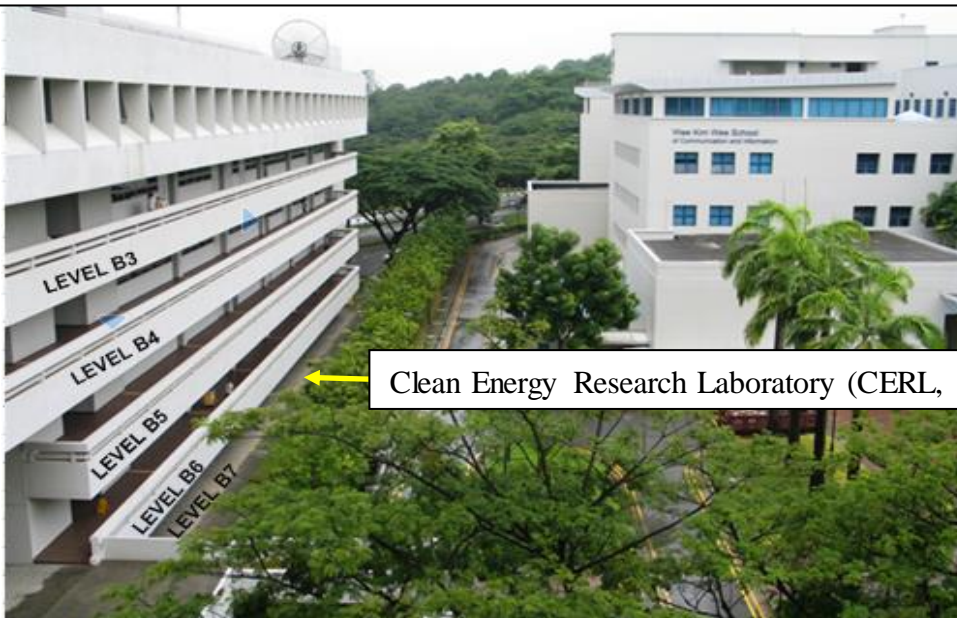

Clean Energy Research Laboratory (CERL, S2-B7c-05)

If you require further assistance, please contact us @ 6790-4795, 6790-5481 or 88500343 (Mohasha).